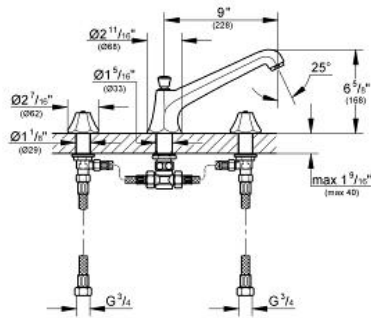

SOMERSET
 Three-hole bath combination 1/2"
 MODEL # 25076

Pure Freude an Wasser

GROHE America, Inc | 200 North Gary Avenue, Suite G, Roselle, IL 60172
 Phone: +1 (800) 444-7643 | Fax: +1 (800) 225-2778 | us-customerservice@grohe.com

Product Description:
 Three-hole bath combination 1/2"

- Standard Specification:**
- GROHE StarLight® finish
 - Diverter bath spout with flow control
 - Side valves
 - 1/2" ceramic cartridge (90° turn)
 - Less handles – order (18 172) (sold separately)
 - Max Flow Rate 13.2 gpm (50 L/min)

- Applicable Codes & Standards:**
- Energy Policy Act of 1992
 - ASME A112.18.1/CSA B125.1

- Color:**
- 25076 000 chrome
 - 25076 EN0 brushed nickel