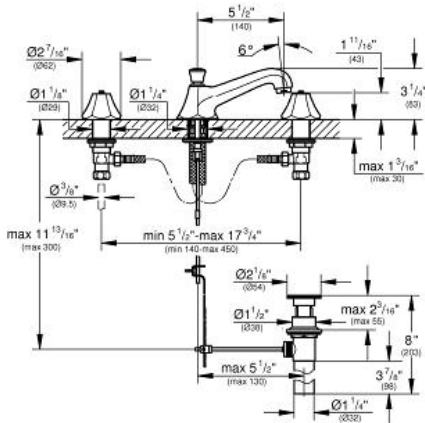

# SOMERSET Three-hole basin mixer 1/2"

MODEL # 20133

Pure Freude an Wasser

GROHE America, Inc | 200 North Gary Avenue, Suite G, Roselle, IL 60172  
Phone: +1 (800) 444-7643 | Fax: +1 (800) 225-2778 | us-customerservice@grohe.com

## Product Description: Three-hole basin mixer 1/2"

### Standard Specification:

- GROHE StarLight® finish
- Flow control
- Side valves
- 1/2" ceramic cartridge (90° turn)
- 1 1/4" pop-up waste set
- Less handles – order (18 172) (sold separately)